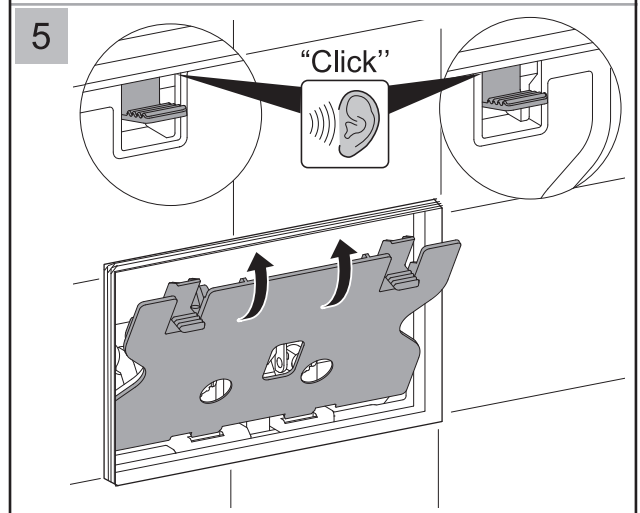

Installation - Indianan Cistern

gallaria

MODEL

CODE

SPARCO

XL5031/3001CP

560435-* 16-1.0

Installation - Indianan Cistern