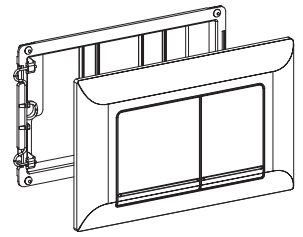

Gallaria Bathware

20mm offset pan collar for 100mm pipe.
See gallaria sheets for other outlet options

IMPORTANT: All dimensions shown refer to FINISHED FLOOR and FINISHED WALL surfaces. Be aware of this when at the lay-out

Installation - Indianan Cistern

gallaria

MODEL

CODE

SPARCO

XL5031/3001CP

560435-* 16-1.0

Installation - Indianan Cistern