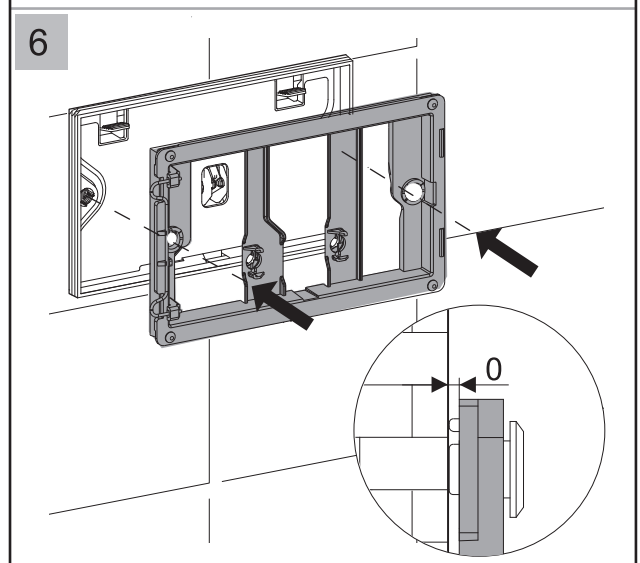

Gallaria Bathware

20mm offset pan collar for 100mm pipe.
See gallaria sheets for other outlet options

IMPORTANT: All dimensions shown refer to FINISHED FLOOR and FINISHED WALL surfaces. Be aware of this when at the lay-out

Installation - Indianan Cistern

gallaria

MODEL

CODE

SPARCO

XL5031/3001CP

560435-* 16-1.0

Installation - Indianan Cistern