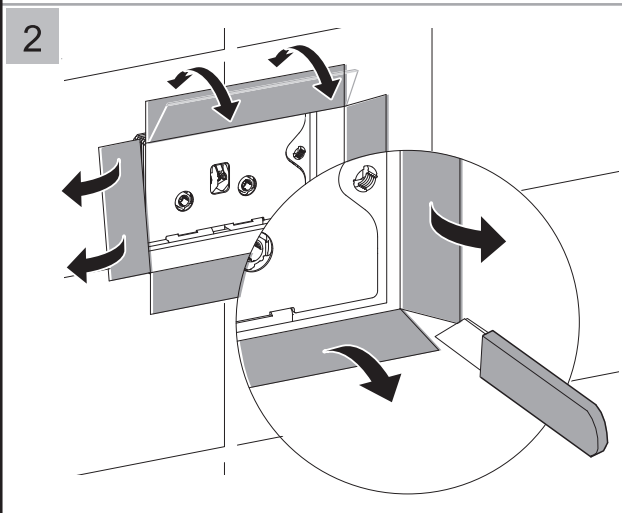

DANZA-INDIANA

Wall-face pan & concealed cistern

- In-wall, In-duct cistern
- Push-button options
- Wall or floor waste outlets

Installation drawing for through-wall outlet.

Pan: Wall-face Danza 555mm projection.

Gallaria Bathware

20mm offset pan collar for 100mm pipe.
See gallaria sheets for other outlet options

IMPORTANT: All dimensions shown refer to FINISHED FLOOR and FINISHED WALL surfaces. Be aware of this when at the lay-out

Installation - Indianan Cistern

gallaria

MODEL

CODE

SPARCO

XL5031/3001CP

560435-* 16-1.0

Installation - Indianan Cistern