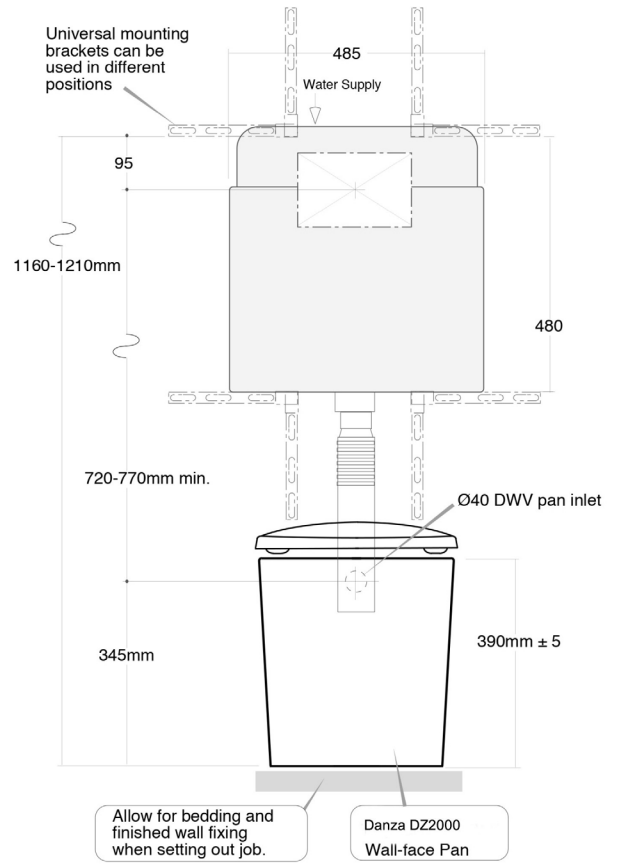

Waste outlet: S-trap through floor.

Order Code XLDFB09

Pan water inlet: Ø40 UPVC DWV

Seat: Soft close. Order Code DZ-SEAT

Flush options: WER 4-star 4.5/5 litre

WER 3-star 6/3 litre

WMKA30025 watermark

All sizes are nominal
As with all vitreous china products variations occur. Each individual piece should be checked for size.

DANZA-INDIANA

Wall-face pan & concealed cistern

- In-wall, In-duct cistern
- Push-button options
- Wall or floor waste outlets

Installation drawing for through-wall outlet.

Pan: Wall-face Danza 555mm projection.

Order Code DZ2000

Colour: White

Cistern: Concealed in-wall or in-duct.

Order Code XL3001

Push Plate: See separate gallaria sheet

Waste outlet: Through wall. Pan collar and pipe not supplied.

Pan water inlet: Ø40 UPVC DWV

Gallaria Bathware

20mm offset pan collar for 100mm pipe.
See gallaria sheets for other outlet options

IMPORTANT: All dimensions shown refer to FINISHED FLOOR and FINISHED WALL surfaces. Be aware of this when at the lay-out