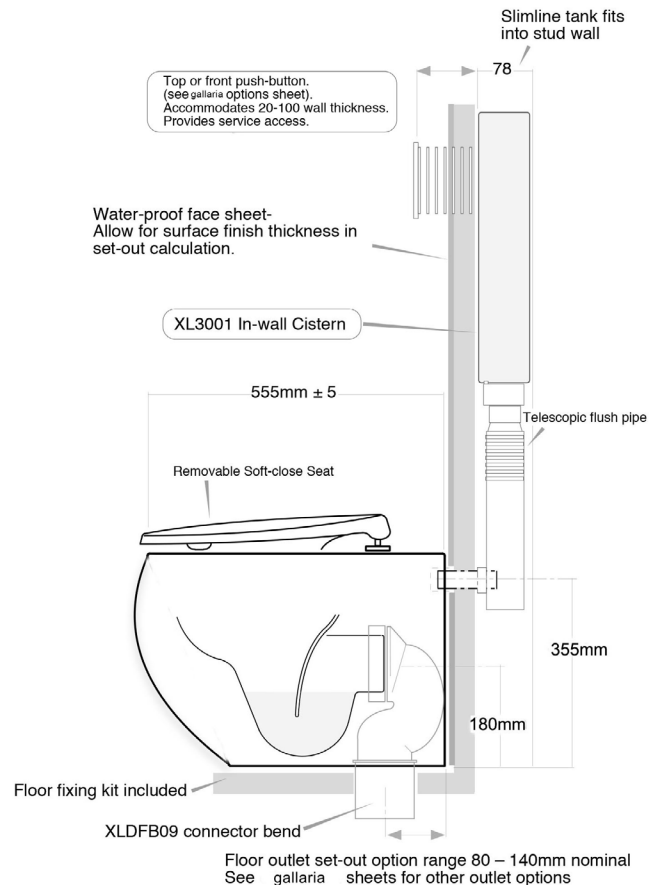

Installation drawing for S-trap floor outlet with 80-140mm set-out

Pan: Wall-face Danza 555mm projection.

Order Code DZ2000

Colour: White

Cistern: Concealed in-wall or in-duct.

Order Code XL3001

Push Plate: See separate gallaria sheet

Waste outlet: S-trap through floor.

Order Code XLDFB09

Pan water inlet: Ø40 UPVC DWV

Seat: Soft close. Order Code DZ-SEAT

Flush options: WER 4-star 4.5/5 litre

WER 3-star 6/3 litre

WMKA30025 watermark

All sizes are nominal
As with all vitreous china products variations occur. Each individual piece should be checked for size.

Gallaria Bathware

Allow for bedding and finished wall fixing when setting out job.

IMPORTANT: All dimensions shown refer to FINISHED FLOOR and FINISHED WALL surfaces. Be aware of this when at the lay-out

Order Code DZ2000

Colour: White

Cistern: Concealed in-wall or in-duct.

Order Code XL3001

Push Plate: See separate gallaria sheet

Waste outlet: Through wall. Pan collar and pipe not supplied.

Pan water inlet: Ø40 UPVC DWV