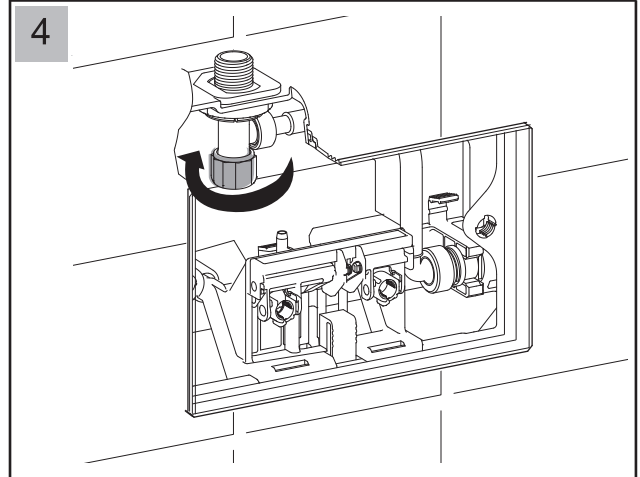

Installation - Indianan Cistern

gallaria

MODEL

CODE

SPARCO

XL5031/3001CP

560435-* 16-1.0

Installation - Indianan Cistern