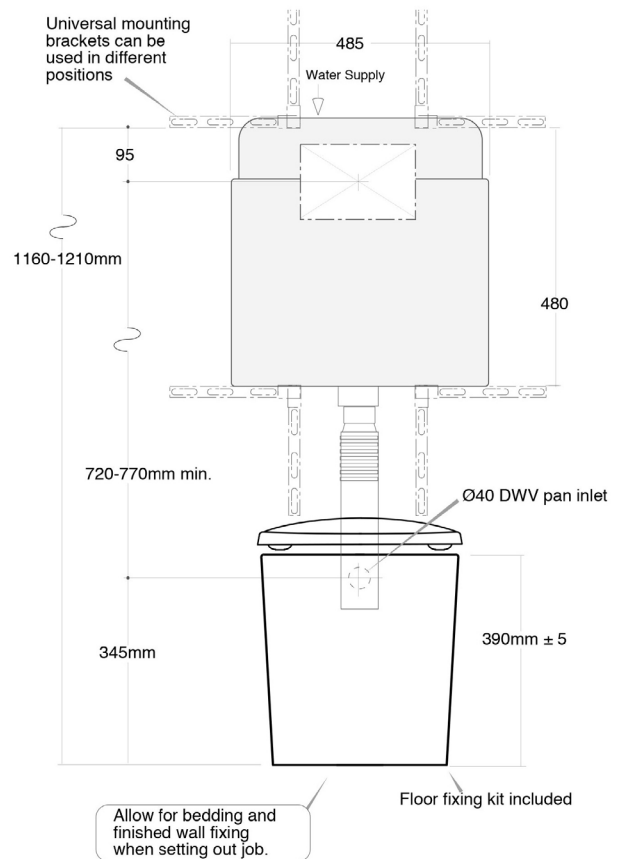

Order Code DZ2000

Colour: White

Cistern: Concealed in-wall or in-duct.

Order Code XL3001

Push Plate: See separate gallaria sheet

Waste outlet: S-trap through floor.

Order Code XLDFB02

Pan water inlet: Ø40 UPVC DWV

Gallaria Bathware

IMPORTANT: All dimensions shown refer to FINISHED FLOOR and FINISHED WALL surfaces. Be aware of this when at the lay-out

DANZA-INDIANA

Wall-face pan & concealed cistern

- In-wall, In-duct cistern
- Push-button options
- Wall or floor waste outlets

Waste outlet: S-trap through floor.

Order Code XLDFB09

Pan water inlet: Ø40 UPVC DWV

Seat: Soft close. Order Code DZ-SEAT

Flush options: WER 4-star 4.5/5 litre

WER 3-star 6/3 litre

WMKA30025 watermark

All sizes are nominal
As with all vitreous china products variations occur. Each individual piece should be checked for size.

Order Code DZ2000

Colour: White

Cistern: Concealed in-wall or in-duct.

Order Code XL3001

Push Plate: See separate gallaria sheet

Waste outlet: Through wall. Pan collar and pipe not supplied.

Pan water inlet: Ø40 UPVC DWV