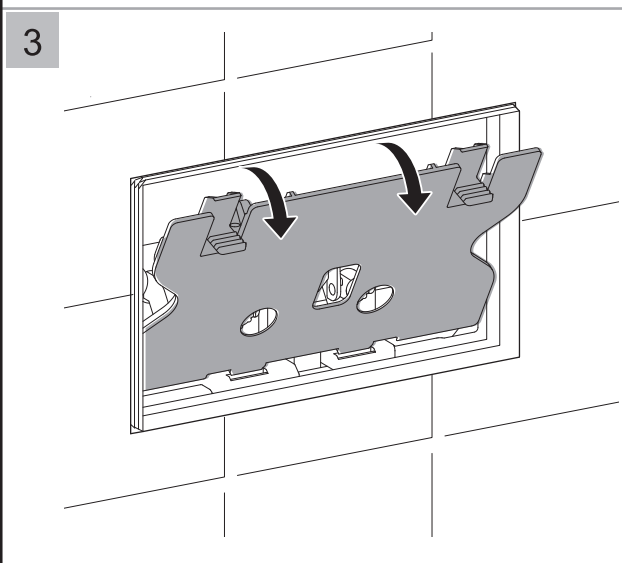

Gallaria Bathware

20mm offset pan collar for 100mm pipe.
See gallaria sheets for other outlet options

IMPORTANT: All dimensions shown refer to FINISHED FLOOR and FINISHED WALL surfaces. Be aware of this when at the lay-out

Installation - Indianan Cistern

gallaria

MODEL

CODE

SPARCO

XL5031/3001CP

560435-* 16-1.0

Installation - Indianan Cistern