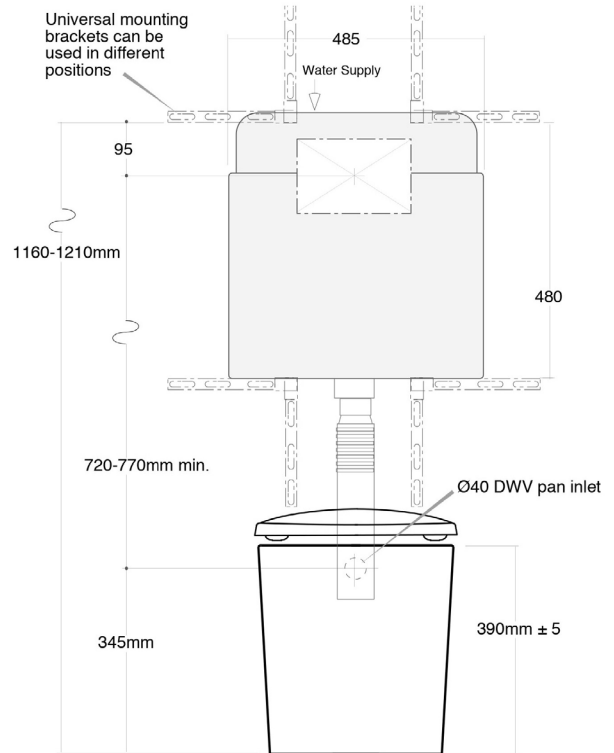

Installation drawing for S-trap floor outlet with 80-140mm set-out

Pan: Wall-face Danza 555mm projection.

Order Code DZ2000

Colour: White

Cistern: Concealed in-wall or in-duct.

Order Code XL3001

Push Plate: See separate gallaria sheet

Waste outlet: S-trap through floor.

Order Code XLDFB09

Pan water inlet: Ø40 UPVC DWV

Seat: Soft close. Order Code DZ-SEAT

Flush options: WER 4-star 4.5/5 litre

WER 3-star 6/3 litre

WMKA30025 watermark

All sizes are nominal
As with all vitreous china products variations occur. Each individual piece should be checked for size.

Gallaria Bathware

Allow for bedding and finished wall fixing when setting out job.

IMPORTANT: All dimensions shown refer to FINISHED FLOOR and FINISHED WALL surfaces. Be aware of this when at the lay-out

Order Code DZ2000

Colour: White

Cistern: Concealed in-wall or in-duct.

Order Code XL3001

Push Plate: See separate gallaria sheet

Waste outlet: Through wall. Pan collar and pipe not supplied.

Pan water inlet: Ø40 UPVC DWV