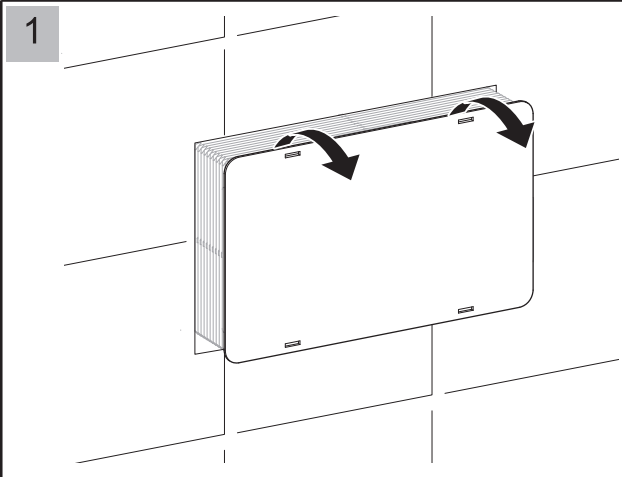

Gallaria Bathware

20mm offset pan collar for 100mm pipe.
See gallaria sheets for other outlet options

IMPORTANT: All dimensions shown refer to FINISHED FLOOR and FINISHED WALL surfaces. Be aware of this when at the lay-out

Installation - Indianan Cistern

gallaria

MODEL

CODE

SPARCO

XL5031/3001CP

560435-* 16-1.0

Installation - Indianan Cistern