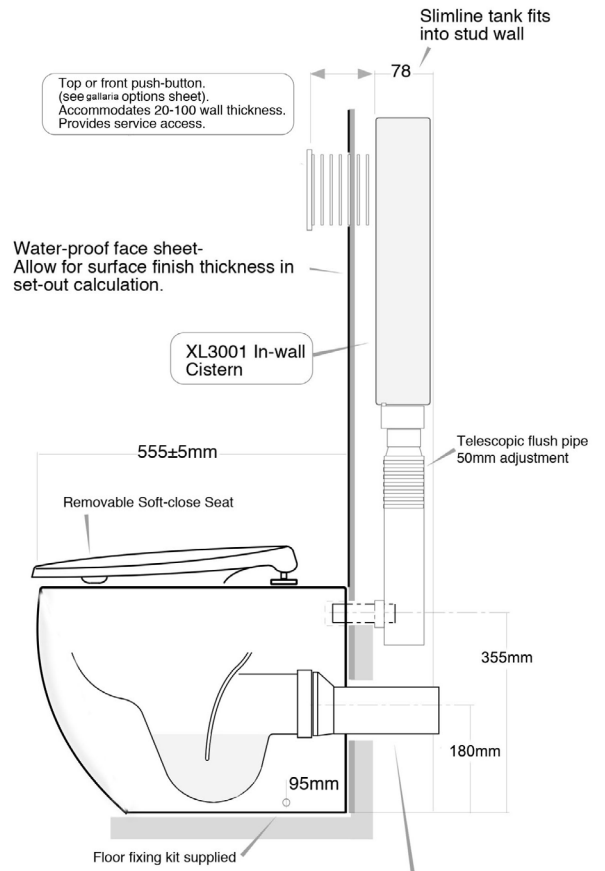

Gallaria Bathware

Allow for bedding and finished wall fixing when setting out job.

IMPORTANT: All dimensions shown refer to FINISHED FLOOR and FINISHED WALL surfaces. Be aware of this when at the lay-out

Order Code DZ2000

Colour: White

Cistern: Concealed in-wall or in-duct.

Order Code XL3001

Push Plate: See separate gallaria sheet

Waste outlet: Through wall. Pan collar and pipe not supplied.

Pan water inlet: Ø40 UPVC DWV

Seat: Soft close. Order Code DZ-SEAT

Flush options: WER 4-star 4.5/5 litre

WER 3-star 6/3 litre

WMKA30025 watermark

All sizes are nominal
As with all vitreous china products variations occur. Each individual piece should be checked for size.

Gallaria Bathware

20mm offset pan collar for 100mm pipe.
See gallaria sheets for other outlet options

IMPORTANT: All dimensions shown refer to FINISHED FLOOR and FINISHED WALL surfaces. Be aware of this when at the lay-out