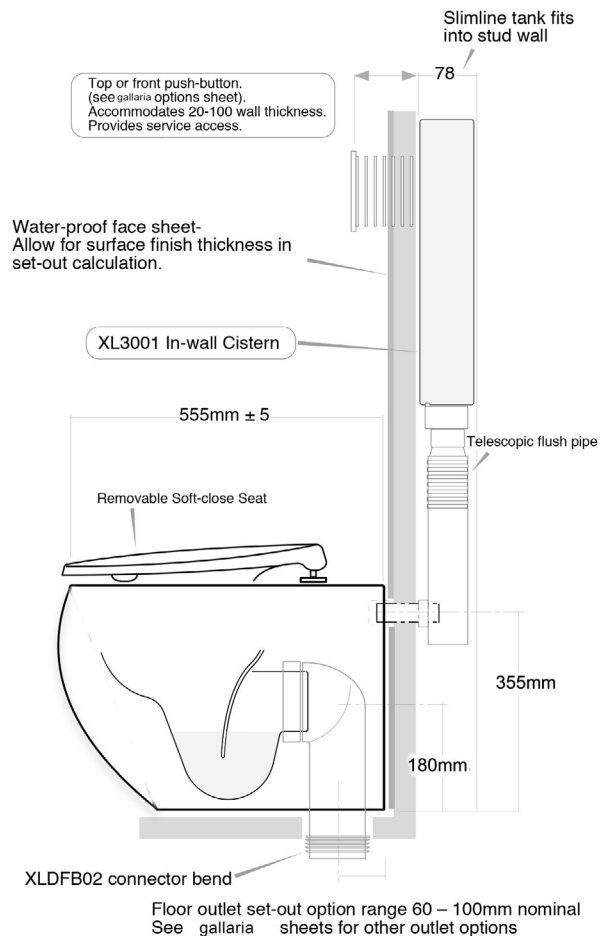

Order Code DZ2000

Colour: White

Cistern: Concealed in-wall or in-duct.

Order Code XL3001

Push Plate: See separate gallaria sheet

Waste outlet: S-trap through floor.

Order Code XLDFB02

Pan water inlet: Ø40 UPVC DWV

Gallaria Bathware

IMPORTANT: All dimensions shown refer to FINISHED FLOOR and FINISHED WALL surfaces. Be aware of this when at the lay-out

DANZA-INDIANA

Wall-face pan & concealed cistern

- In-wall, In-duct cistern
- Push-button options
- Wall or floor waste outlets

Waste outlet: S-trap through floor.

Order Code XLDFB09

Pan water inlet: Ø40 UPVC DWV

Seat: Soft close. Order Code DZ-SEAT

Flush options: WER 4-star 4.5/5 litre

WER 3-star 6/3 litre

WMKA30025 watermark

All sizes are nominal
As with all vitreous china products variations occur. Each individual piece should be checked for size.

Order Code DZ2000

Colour: White

Cistern: Concealed in-wall or in-duct.

Order Code XL3001

Push Plate: See separate gallaria sheet

Waste outlet: Through wall. Pan collar and pipe not supplied.

Pan water inlet: Ø40 UPVC DWV