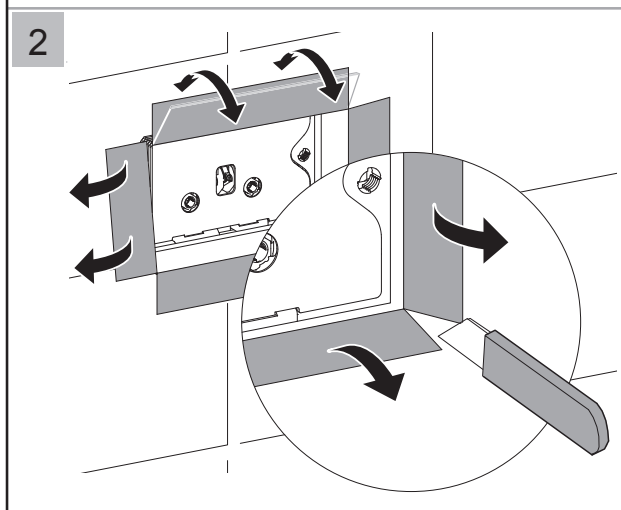

Installation - Indianan Cistern

gallaria

MODEL
VOLE

CODE
XL5130/3001