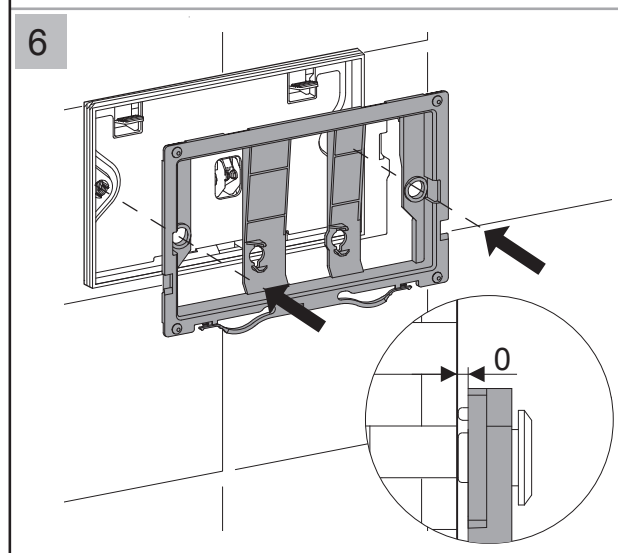

Installation - Indianan Cistern

gallaria

MODEL
VOLE

CODE
XL5130/3001