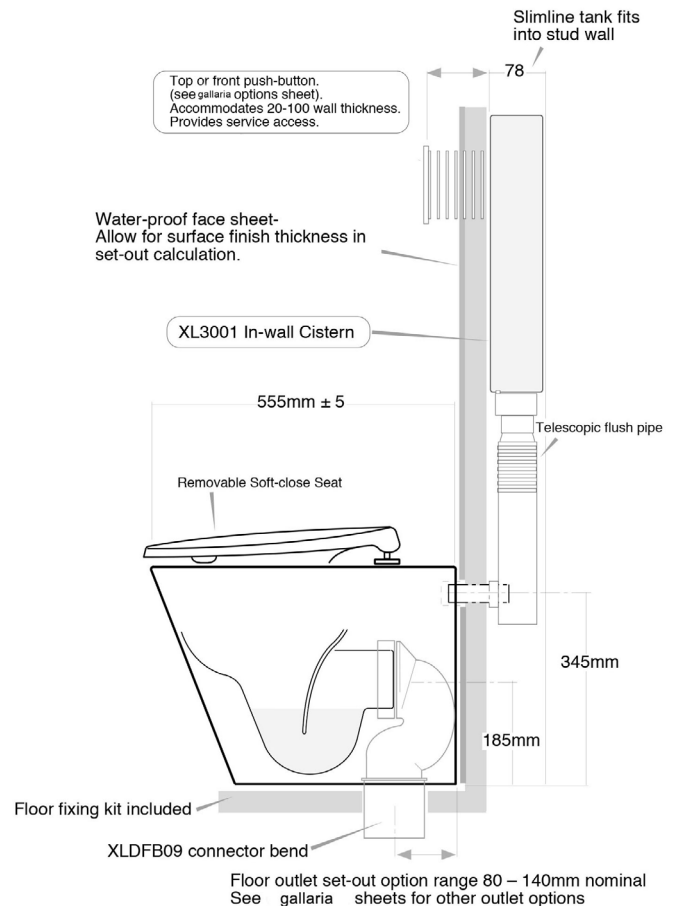

Order Code XL2015WF

Colour: White

Cistern: Concealed in-wall, in-duct or in-vanity. Order Code XL3001

Push Plate: See separate gallaria sheet

Waste outlet: S-trap through floor.

Order Code XLDFB02

Pan water inlet: Ø40 UPVC DWV

Order Code XL2015WF

Colour: White

Cistern: Concealed in-wall, in-duct or in-vanity. Order Code XL3001

Push Plate: See separate gallaria sheet

Waste outlet: S-trap through floor.

Order Code XLDFB09

Pan water inlet: Ø40 UPVC DWV

Gallaria Bathware

Allow for bedding and finished wall fixing when setting out job.

**IMPORTANT:** All dimensions shown refer to FINISHED FLOOR and FINISHED WALL surfaces. Be aware of this when at the lay-out

Order Code XL2015WF

Colour: White

Cistern: Concealed in-wall, in-duct or

in-vanity. Order Code XL3001

Push Plate: See separate gallaria sheet

Waste outlet: Through-wall. Pan collar and pipe not supplied.

Order Code XLDFB0g