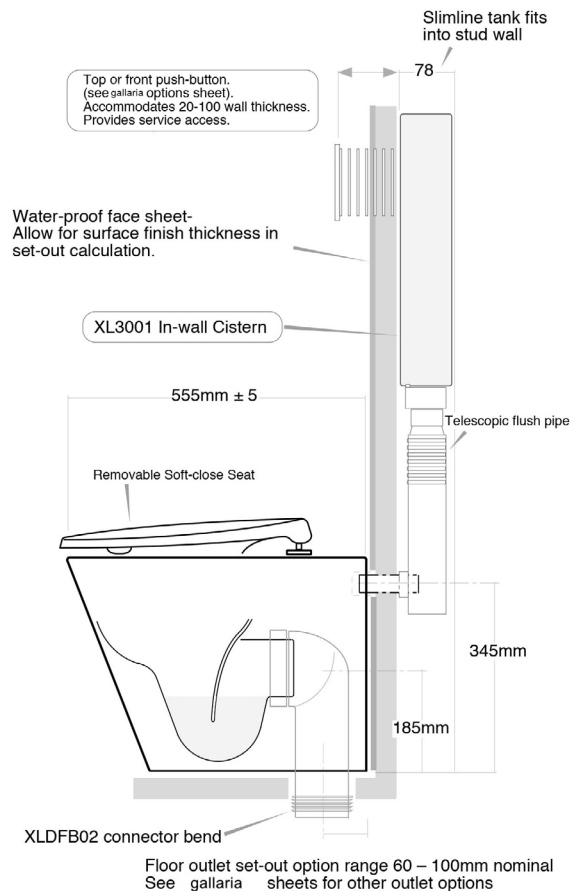

Order Code XL2015WF

Colour: White

Cistern: Concealed in-wall, in-duct or in-vanity. Order Code XL3001

Push Plate: See separate gallaria sheet

Waste outlet: S-trap through floor.

Order Code XLDFB02

Pan water inlet: Ø40 UPVC DWV

Gallaria Bathware

**IMPORTANT:** All dimensions shown refer to FINISHED FLOOR and FINISHED WALL surfaces. Be aware of this when at the lay-out

Order Code XL2015WF

Colour: White

Cistern: Concealed in-wall, in-duct or in-vanity. Order Code XL3001

Push Plate: See separate gallaria sheet

Waste outlet: S-trap through floor.

Order Code XLDFB09

Pan water inlet: Ø40 UPVC DWV

Order Code XL2015WF

Colour: White

Cistern: Concealed in-wall, in-duct or

in-vanity. Order Code XL3001

Push Plate: See separate gallaria sheet

Waste outlet: Through-wall. Pan collar and pipe not supplied.

Order Code XLDFB0g