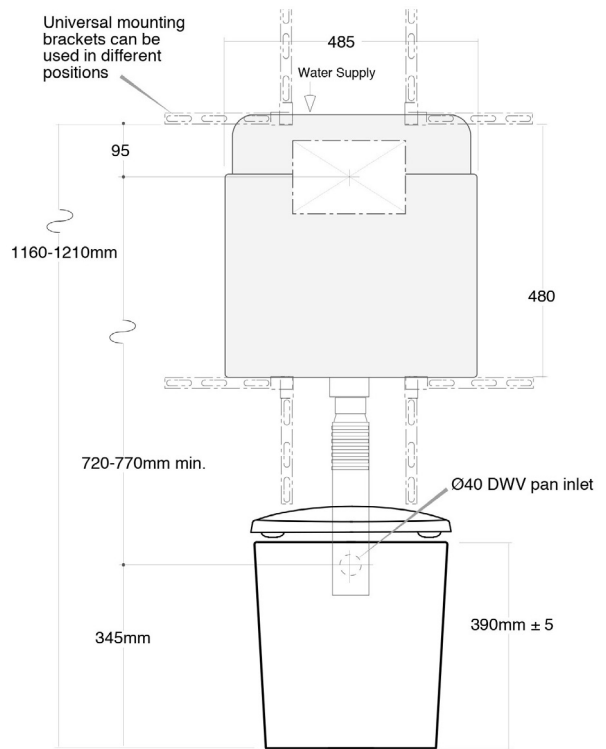

Order Code XL2015WF

Colour: White

Cistern: Concealed in-wall, in-duct or in-vanity. Order Code XL3001

Push Plate: See separate gallaria sheet

Waste outlet: S-trap through floor.

Order Code XLDFB02

Pan water inlet: Ø40 UPVC DWV

Order Code XL2015WF

Colour: White

Cistern: Concealed in-wall, in-duct or in-vanity. Order Code XL3001

Push Plate: See separate gallaria sheet

Waste outlet: S-trap through floor.

Order Code XLDFB09

Pan water inlet: Ø40 UPVC DWV

Gallaria Bathware

Allow for bedding and finished wall fixing when setting out job.

**IMPORTANT:** All dimensions shown refer to FINISHED FLOOR and FINISHED WALL surfaces. Be aware of this when at the lay-out

Order Code XL2015WF

Colour: White

Cistern: Concealed in-wall, in-duct or

in-vanity. Order Code XL3001

Push Plate: See separate gallaria sheet

Waste outlet: Through-wall. Pan collar and pipe not supplied.

Order Code XLDFB0g