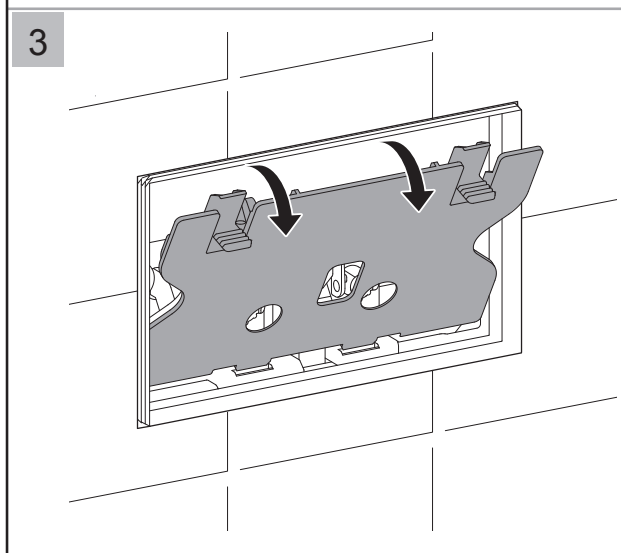

Installation - Indianan Cistern

gallaria

MODEL
VOLE

CODE
XL5130/3001