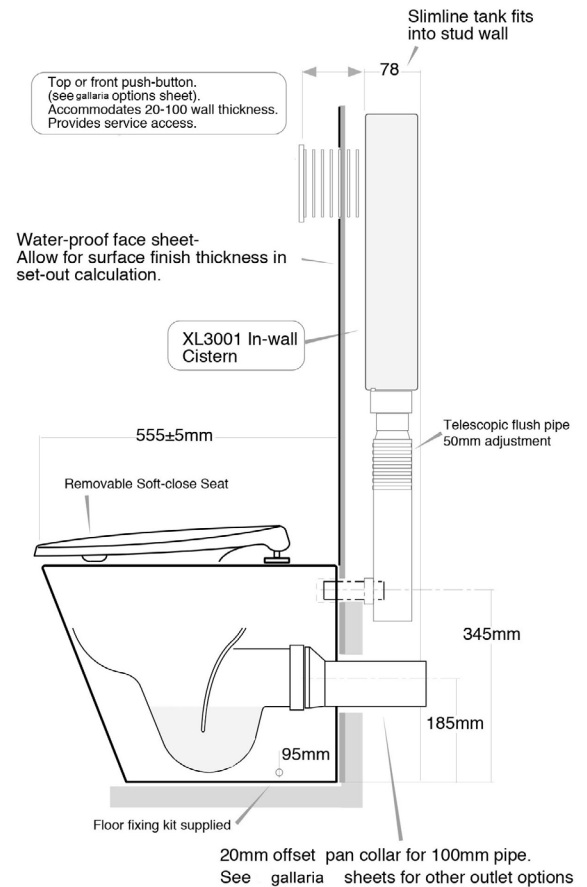

Order Code XL2015WF

Colour: White

Cistern: Concealed in-wall, in-duct or in-vanity. Order Code XL3001

Push Plate: See separate gallaria sheet

Waste outlet: S-trap through floor.

Order Code XLDFB09

Pan water inlet: Ø40 UPVC DWV

Order Code XL2015WF

Colour: White

Cistern: Concealed in-wall, in-duct or

in-vanity. Order Code XL3001

Push Plate: See separate gallaria sheet

Waste outlet: Through-wall. Pan collar and pipe not supplied.

Order Code XLDFB0g

Pan water inlet: Ø40 UPVC DWV

Seat: Soft close. Order Code TR-SEAT

Flush options: WER 4-star 4.5/5 litre

WER 3-star 6/3 litre

WMKA30025 watermark

All sizes are nominal  
As with all vitreous china products variations occur. Each individual piece should be checked for size.

Gallaria Bathware

**IMPORTANT:** All dimensions shown refer to FINISHED FLOOR and FINISHED WALL surfaces. Be aware of this when at the lay-out