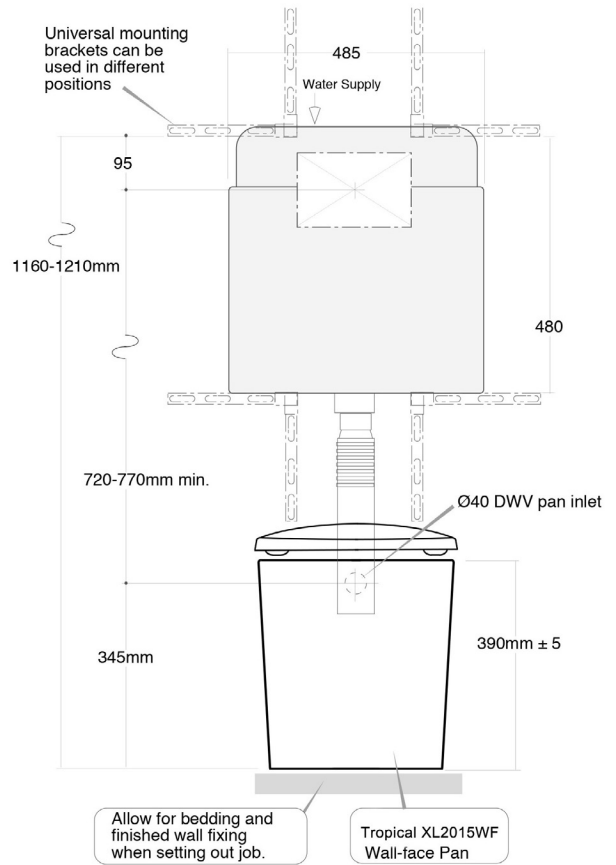

TROPICAL-INDIANA

Wall-face pan & concealed cistern

- In-wall or In-duct cistern
- Push-button options
- Wall or floor waste outlets

Installation drawing for through-wall outlet.

Pan: Wall-face Tropical 555mm projection.

Order Code XL2015WF

Colour: White

Cistern: Concealed in-wall, in-duct or

in-vanity. Order Code XL3001

Push Plate: See separate gallaria sheet

Waste outlet: Through-wall. Pan collar and pipe not supplied.

Order Code XLDFB0g

Pan water inlet: Ø40 UPVC DWV

Seat: Soft close. Order Code TR-SEAT

Flush options: WER 4-star 4.5/5 litre

WER 3-star 6/3 litre

WMKA30025 watermark

All sizes are nominal
As with all vitreous china products variations occur. Each individual piece should be checked for size.

Gallaria Bathware