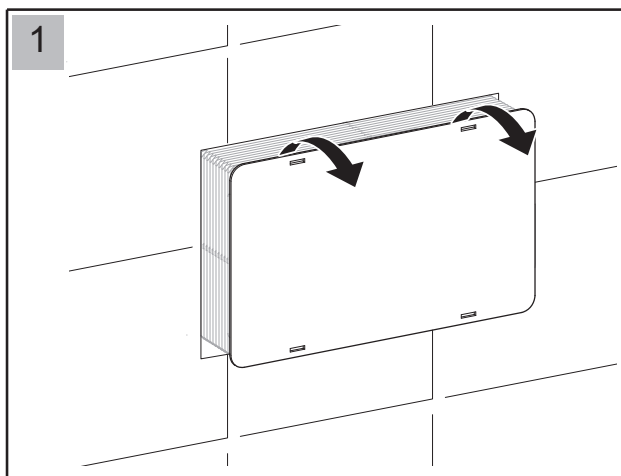

Installation - Indianan Cistern

gallaria

MODEL
VOLE

CODE
XL5130/3001