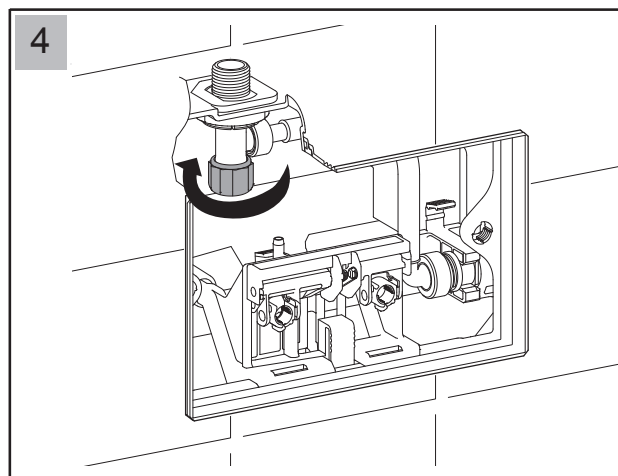

Installation - Indianan Cistern

gallaria

MODEL
VOLE

CODE
XL5130/3001