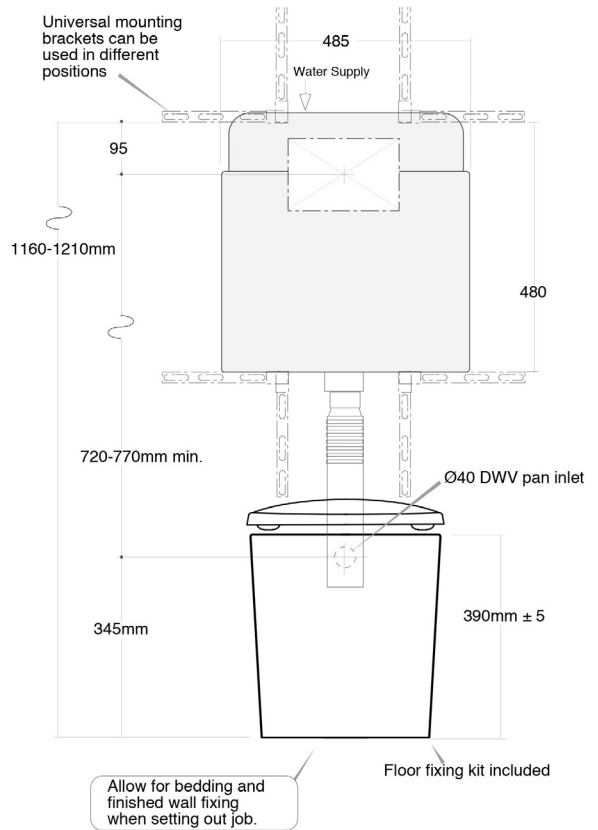

Order Code XL2015WF

Colour: White

Cistern: Concealed in-wall, in-duct or in-vanity. Order Code XL3001

Push Plate: See separate gallaria sheet

Waste outlet: S-trap through floor.

Order Code XLDFB02

Pan water inlet: Ø40 UPVC DWV

Gallaria Bathware

**IMPORTANT:** All dimensions shown refer to FINISHED FLOOR and FINISHED WALL surfaces. Be aware of this when at the lay-out

Order Code XL2015WF

Colour: White

Cistern: Concealed in-wall, in-duct or in-vanity. Order Code XL3001

Push Plate: See separate gallaria sheet

Waste outlet: S-trap through floor.

Order Code XLDFB09

Pan water inlet: Ø40 UPVC DWV

Pan water inlet: Ø40 UPVC DWV

Seat: Soft close. Order Code TR-SEAT

Flush options: WER 4-star 4.5/5 litre

WER 3-star 6/3 litre

WMKA30025 watermark

All sizes are nominal  
As with all vitreous china products variations occur. Each individual piece should be checked for size.