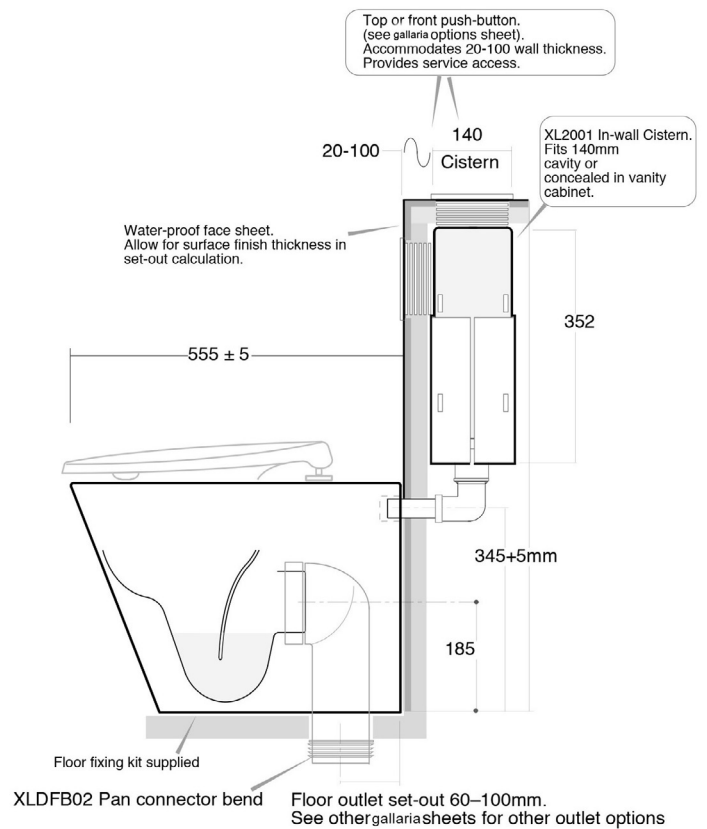

Pan: Wall-face Tropical 555mm projection.

Order Code XL2015WF

Colour: White

Cistern: Concealed in-wall, in-duct or in-vanity. Order Code XL2001

Push Plate: See separate gallaria sheet

Waste outlet: S-trap through floor.

Order Code XLDFB02

Pan water inlet: Ø40 UPVC DWV

Seat: Soft close. Order Code TR-SEAT

Flush options: WER 4-star 4.5/5 litre

WER 3-star 6/3 litre

WMKA30025 watermark

All sizes are nominal
As with all vitreous china products variations occur. Each individual piece should be checked for size.

Gallaria Bathware

IMPORTANT: All dimensions shown refer to FINISHED FLOOR and FINISHED WALL surfaces. Be aware of this when at the lay-out

TROPICAL-CONSTELLATION

Wall-face pan & concealed cistern

- In-wall, In-duct or in-vanity cistern
- Push-button options
- Wall or floor waste outlets

Push Plate: See separate gallaria sheet

Waste outlet: S-trap through floor.

Order Code XLDFB09

Pan water inlet: Ø40 UPVC DWV

Seat: Soft close. Order Code TR-SEAT

Flush options: WER 4-star 4.5/5 litre
WER 3-star 6/3 litre