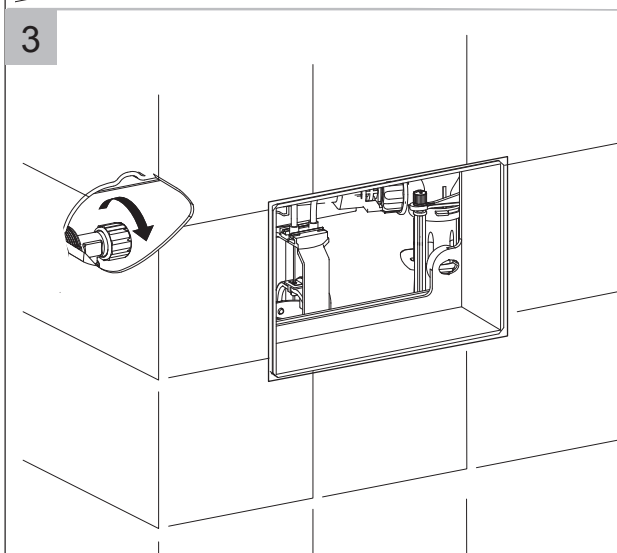

Installation- Constellation Cistern

MODEL
VOLE

CODE
XL5130/2001

560041 10-1.1