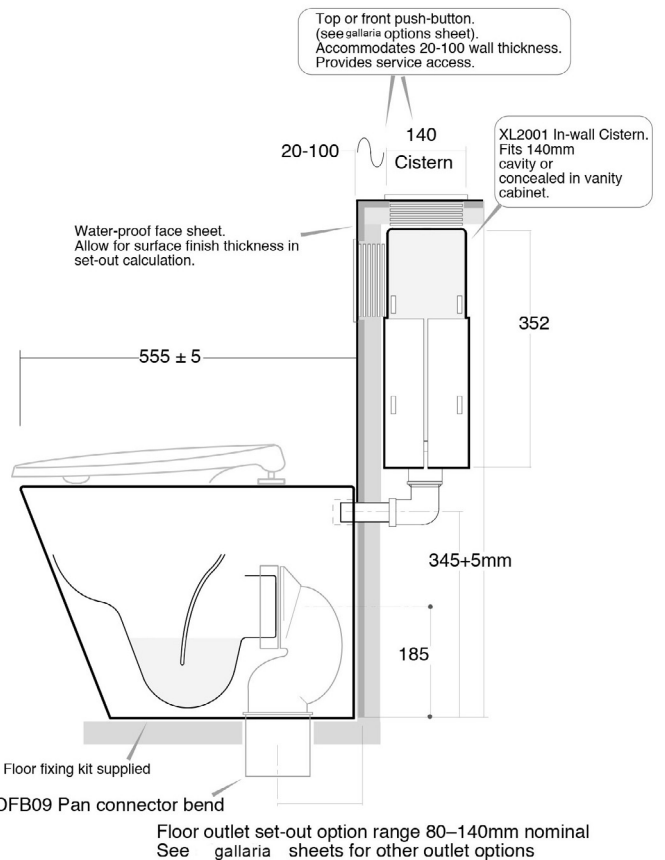

Push Plate: See separate gallaria sheet

Waste outlet: S-trap through floor.

Order Code XLDFB09

Pan water inlet: Ø40 UPVC DWV

Seat: Soft close. Order Code TR-SEAT

Flush options: WER 4-star 4.5/5 litre
WER 3-star 6/3 litre

WMKA30025 watermark

All sizes are nominal
As with all vitreous china products variations occur. Each individual piece should be checked for size.

Gallaria Bathware

XL2001 Cistern Options-
• In-Wall
• In-Duct
• In-Vanity
Refer to gallaria Installation sheets

Installation drawing for through-wall outlet.

Pan: Wall-face Tropical 555mm projection.

Order Code XL2015WF

Colour: White

Cistern: Concealed in-wall, in-duct or in-vanity. Order Code XL2001

Push Plate: See separate gallaria sheet

Waste outlet: Through-wall. Pan collar and pipe not supplied.

Order Code XLDFBog

Pan water inlet: Ø40 UPVC DWV

Seat: Soft close. Order Code TR-SEAT

Flush options: WER 4-star 4.5/5 litre

WER 3-star 6/3 litre