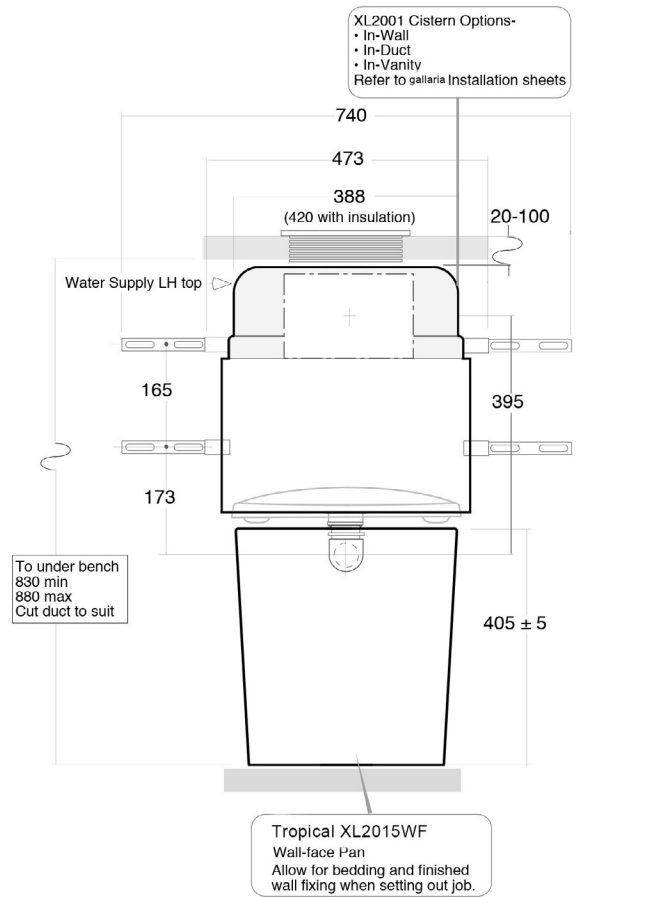

Push Plate: See separate gallaria sheet

Waste outlet: S-trap through floor.

Order Code XLDFB09

Pan water inlet: Ø40 UPVC DWV

Seat: Soft close. Order Code TR-SEAT

Flush options: WER 4-star 4.5/5 litre
WER 3-star 6/3 litre

Installation drawing for through-wall outlet.

Pan: Wall-face Tropical 555mm projection.

Order Code XL2015WF

Colour: White

Cistern: Concealed in-wall, in-duct or in-vanity. Order Code XL2001

Push Plate: See separate gallaria sheet

Waste outlet: Through-wall. Pan collar and pipe not supplied.

Order Code XLDFBog

Pan water inlet: Ø40 UPVC DWV

Seat: Soft close. Order Code TR-SEAT

Flush options: WER 4-star 4.5/5 litre

WER 3-star 6/3 litre

WMKA30025 watermark

All sizes are nominal
As with all vitreous china products variations occur. Each individual piece should be checked for size.

Gallaria Bathware

IMPORTANT: All dimensions shown refer to FINISHED FLOOR and FINISHED WALL surfaces. Be aware of this when at the lay-out