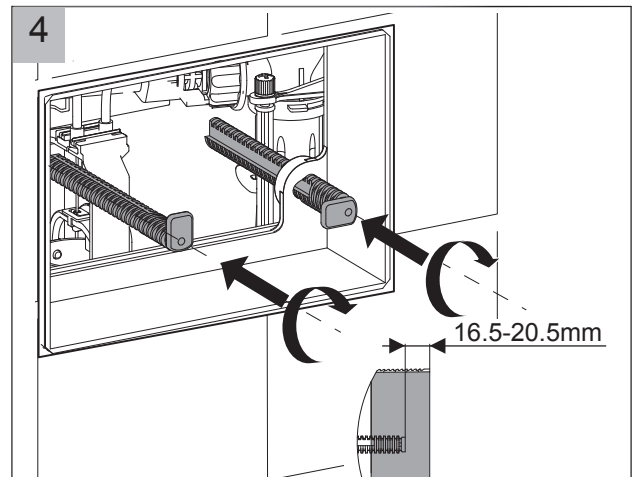

Installation- Constellation Cistern

MODEL
VOLE

CODE
XL5130/2001

560041 10-1.1