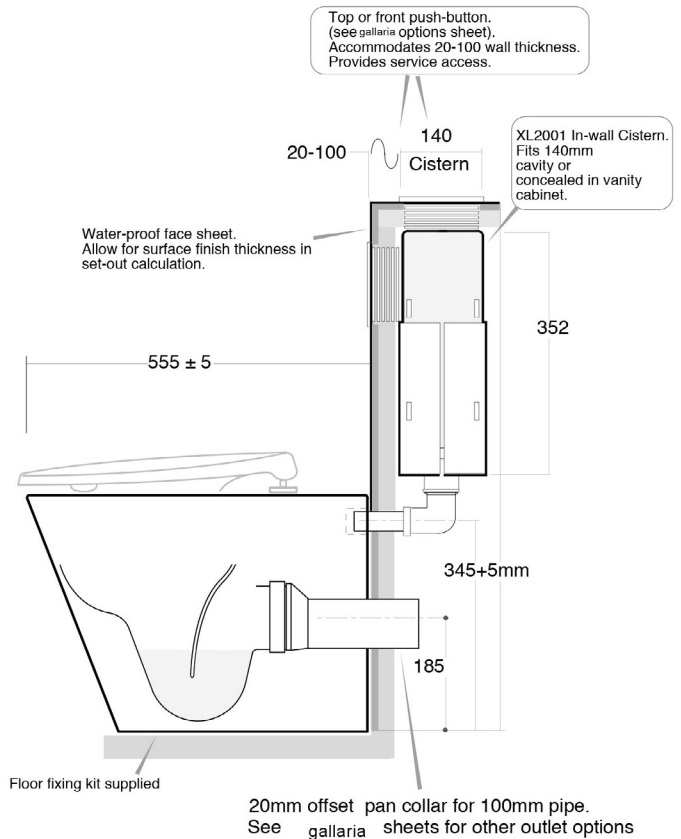

Push Plate: See separate gallaria sheet

Waste outlet: S-trap through floor.

Order Code XLDFB09

Pan water inlet: Ø40 UPVC DWV

Seat: Soft close. Order Code TR-SEAT

Flush options: WER 4-star 4.5/5 litre
WER 3-star 6/3 litre

Installation drawing for through-wall outlet.

Pan: Wall-face Tropical 555mm projection.

Order Code XL2015WF

Colour: White

Cistern: Concealed in-wall, in-duct or in-vanity. Order Code XL2001

Push Plate: See separate gallaria sheet

Waste outlet: Through-wall. Pan collar and pipe not supplied.

Order Code XLDFBog

Pan water inlet: Ø40 UPVC DWV

Seat: Soft close. Order Code TR-SEAT

Flush options: WER 4-star 4.5/5 litre

WER 3-star 6/3 litre

WMKA30025 watermark

All sizes are nominal
As with all vitreous china products variations occur. Each individual piece should be checked for size.

Gallaria Bathware

IMPORTANT: All dimensions shown refer to FINISHED FLOOR and FINISHED WALL surfaces. Be aware of this when at the lay-out