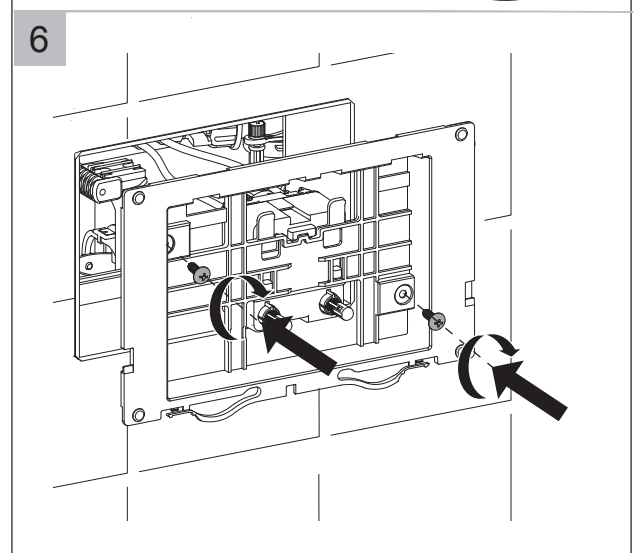

Installation- Constellation Cistern

MODEL
VOLE

CODE
XL5130/2001

560041 10-1.1