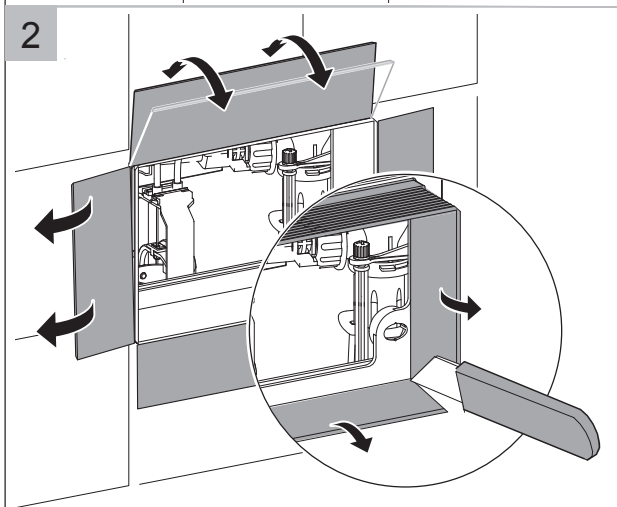

Installation- Constellation Cistern

MODEL
VOLE

CODE
XL5130/2001

560041 10-1.1