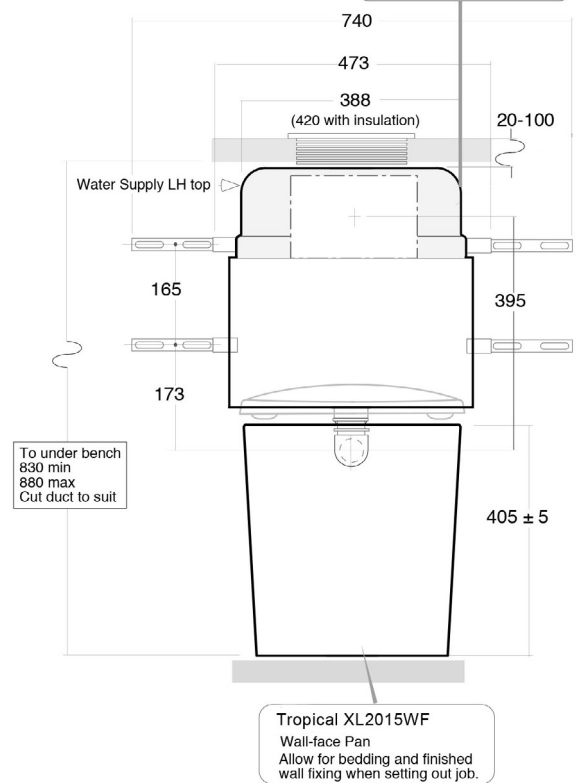

Order Code XLDFB02

Pan water inlet: Ø40 UPVC DWV

Seat: Soft close. Order Code TR-SEAT

Flush options: WER 4-star 4.5/5 litre

WER 3-star 6/3 litre

WMKA30025 watermark

All sizes are nominal
As with all vitreous china products variations occur. Each individual piece should be checked for size.

Push Plate: See separate gallaria sheet

Waste outlet: S-trap through floor.

Order Code XLDFB09

Pan water inlet: Ø40 UPVC DWV

Seat: Soft close. Order Code TR-SEAT

Flush options: WER 4-star 4.5/5 litre
WER 3-star 6/3 litre

WMKA30025 watermark

All sizes are nominal
As with all vitreous china products variations occur. Each individual piece should be checked for size.

Gallaria Bathware

XL2001 Cistern Options-
• In-Wall
• In-Duct
• In-Vanity
Refer to gallaria Installation sheets

Installation drawing for through-wall outlet.

Pan: Wall-face Tropical 555mm projection.

Order Code XL2015WF

Colour: White

Cistern: Concealed in-wall, in-duct or in-vanity. Order Code XL2001

Push Plate: See separate gallaria sheet