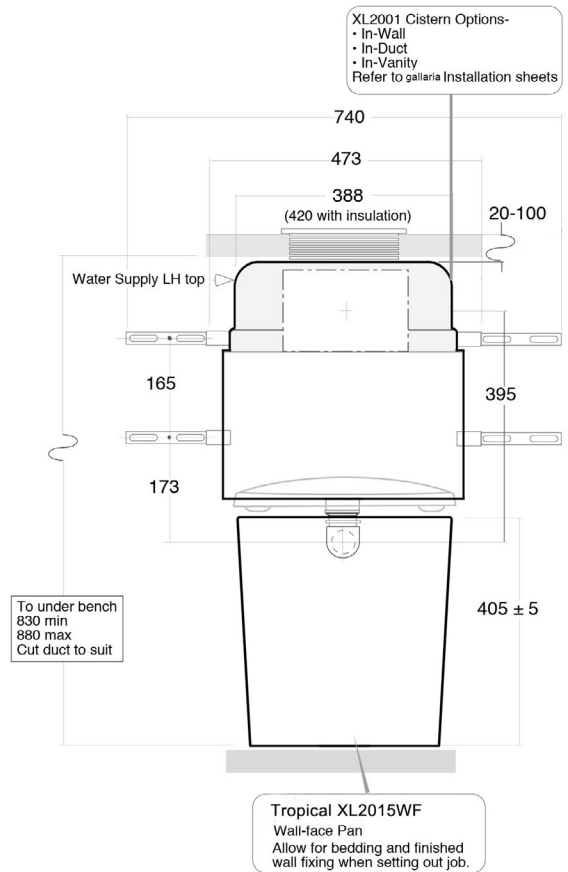

Pan: Wall-face Tropical 555mm projection.

Order Code XL2015WF

Colour: White

Cistern: Concealed in-wall, in-duct or in-vanity. Order Code XL2001

Push Plate: See separate gallaria sheet

Waste outlet: S-trap through floor.

Order Code XLDFB02

Pan water inlet: Ø40 UPVC DWV

Seat: Soft close. Order Code TR-SEAT

Flush options: WER 4-star 4.5/5 litre

WER 3-star 6/3 litre

WMKA30025 watermark

All sizes are nominal
As with all vitreous china products variations occur. Each individual piece should be checked for size.

Installation drawing for through-wall outlet.

Pan: Wall-face Tropical 555mm projection.

Order Code XL2015WF

Colour: White

Cistern: Concealed in-wall, in-duct or in-vanity. Order Code XL2001

Push Plate: See separate gallaria sheet

Waste outlet: Through-wall. Pan collar and pipe not supplied.

Order Code XLDFBog

Pan water inlet: Ø40 UPVC DWV

Seat: Soft close. Order Code TR-SEAT

Flush options: WER 4-star 4.5/5 litre

WER 3-star 6/3 litre