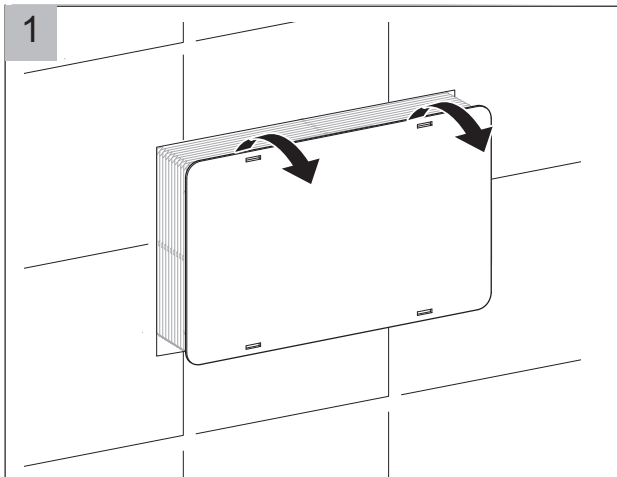

Installation- Constellation Cistern

MODEL
VOLE

CODE
XL5130/2001

560041 10-1.1