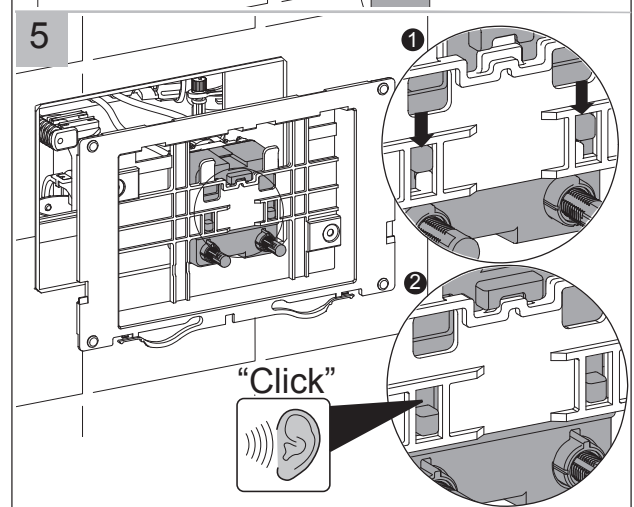

Installation- Constellation Cistern

MODEL
VOLE

CODE
XL5130/2001

560041 10-1.1