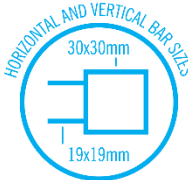

Thermorail Ladder Towel Rails 240V

Electric Heated Towel Rails for use in bathrooms

This rail has Multiflex wiring which means that there is a connection point on both the left and right hand side of the rail and the lead can be connected to either side. Being a dry electric element rail, this can be mounted either way up meaning the wiring can be from any of the four mounting points.

Stock Code	Finish	Size (mm)	Output (W)	No. of Bars
SS40M	Polished Stainless Steel	W600 x H420 x D120	47 Watts	4

PLEASE NOTE: Specifications are for information purposes only. Whilst every effort has been made to ensure the product specifications are accurate, due to continuing product development and improvement the specifications are subject to change. Specifications can be used to rough in and fit timber supports in the wall however we recommend no holes are drilled without having the product on site or verifying the details with the manufacturer. Thermogroup cannot be held liable or responsible for errors due to updated specifications.