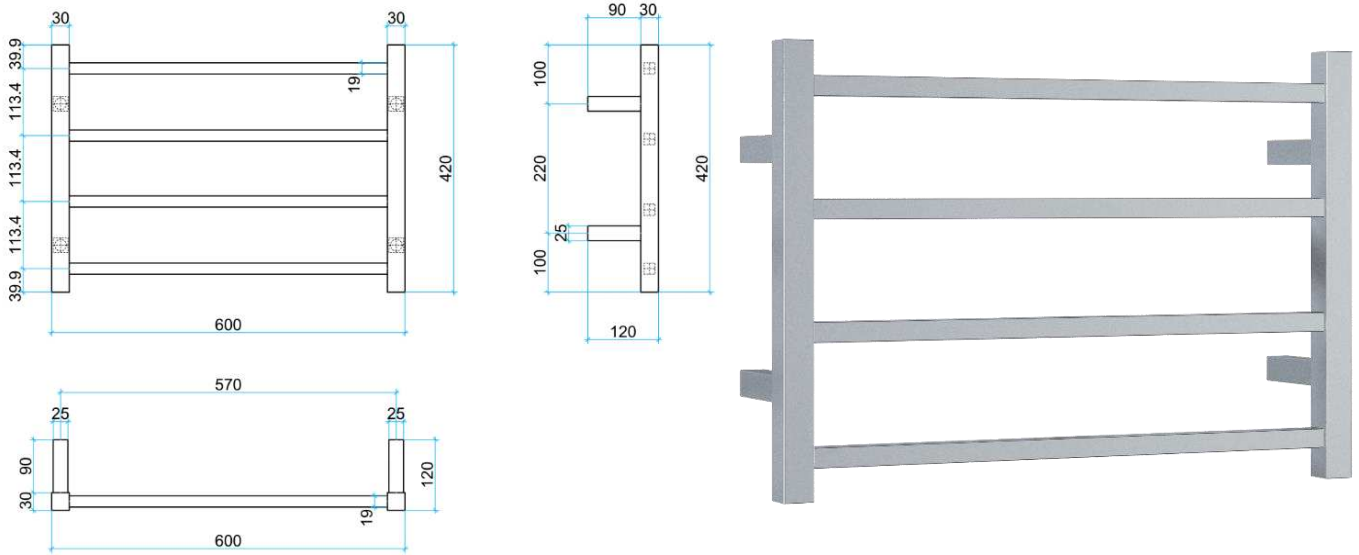

Thermorail Ladder Towel Rails 240V

Electric Heated Towel Rails for use in bathrooms

This rail has Multiflex wiring which means that there is a connection point on both the left and right hand side of the rail and the lead can be connected to either side. Being a dry electric element rail, this can be mounted either way up meaning the wiring can be from any of the four mounting points.

Stock Code	Finish	Size (mm)	Output (W)	No. of Bars
SS40M	Polished Stainless Steel	W600 x H420 x D120	47 Watts	4

PLEASE NOTE: Specifications are for information purposes only. Whilst every effort has been made to ensure the product specifications are accurate, due to continuing product development and improvement the specifications are subject to change. Specifications can be used to rough in and fit timber supports in the wall however we recommend no holes are drilled without having the product on site or verifying the details with the manufacturer. Thermogroup cannot be held liable or responsible for errors due to updated specifications.