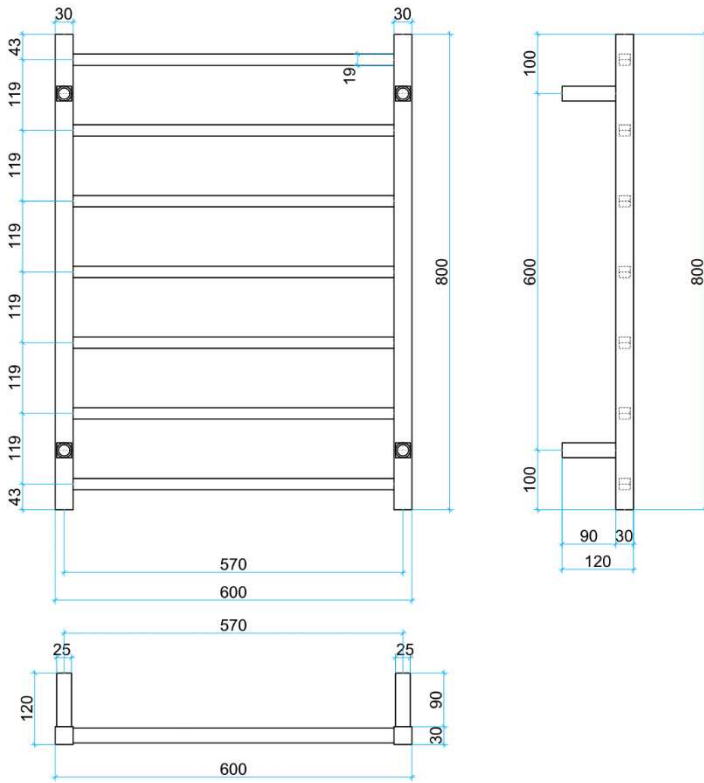

Thermorail Ladder Towel Rails 12V

Electric Heated Towel Rails for use in bathrooms

Stock Code	Finish	Size (mm)	Output (W)	No. of Bars
SS4412	Polished Stainless Steel	W600 x H800 x D120	90 Watts	7

PLEASE NOTE: Specifications are for information purposes only. Whilst every effort has been made to ensure the product specifications are accurate, due to continuing product development and improvement the specifications are subject to change. Specifications can be used to rough in and fit timber supports in the wall however we recommend no holes are drilled without having the product on site or verifying the details with the manufacturer. Thermogroup cannot be held liable or responsible for errors due to updated specifications.