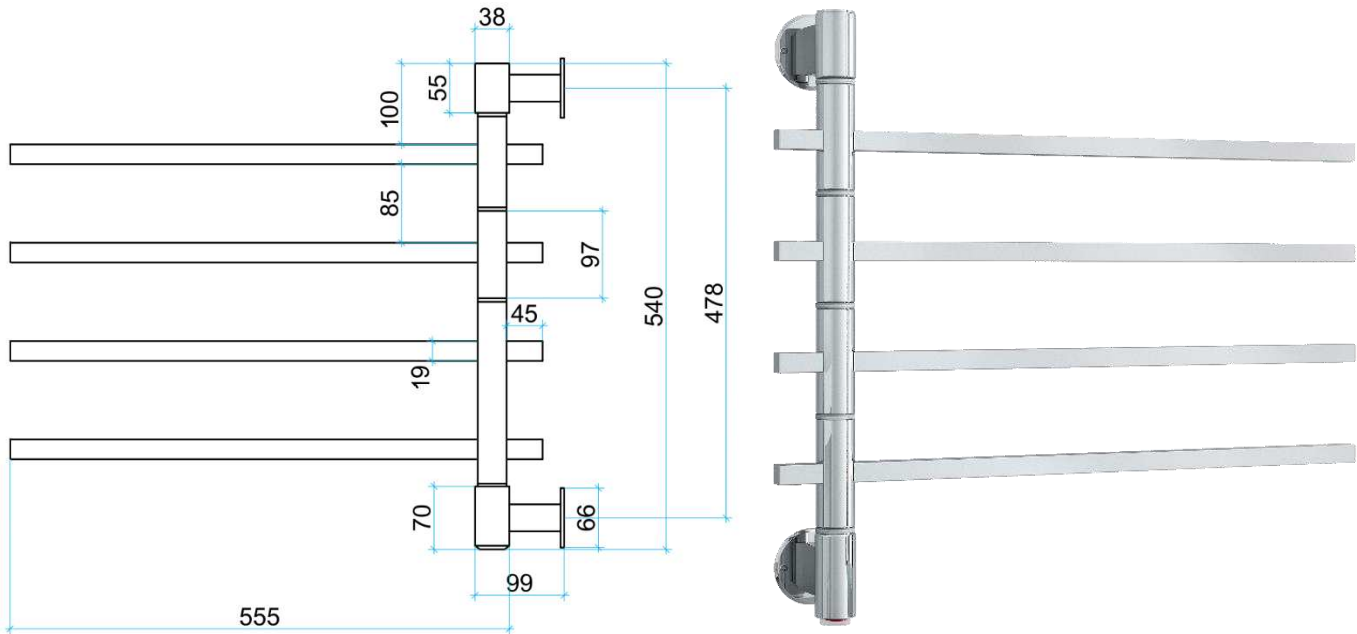

Thermorail Swivel Towel Rails 240V

Electric Heated Towel Rails for use in bathrooms

Stock Code	Finish	Size (mm)	Output (W)	No. of Bars
SV35	Polished Stainless Steel	W600 x H540 x D99	48 Watts	4

PLEASE NOTE: Specifications are for information purposes only. Whilst every effort has been made to ensure the product specifications are accurate, due to continuing product development and improvement the specifications are subject to change. Specifications can be used to rough in and fit timber supports in the wall however we recommend no holes are drilled without having the product on site or verifying the details with the manufacturer. Thermogroup cannot be held liable or responsible for errors due to updated specifications.