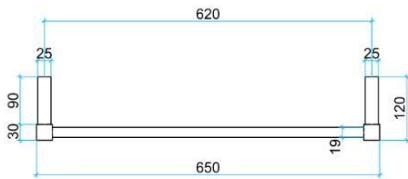

# Thermorail Ladder Towel Rails

Towel Rails for use in bathrooms

Stock Code	Finish	Size (mm)	Output (W)	No. of Bars
USS56B	Matt Black	W650 x H1000 x D120	N/A	5

**PLEASE NOTE:** Specifications are for information purposes only. Whilst every effort has been made to ensure the product specifications are accurate, due to continuing product development and improvement the specifications are subject to change. Specifications can be used to rough in and fit timber supports in the wall however we recommend no holes are drilled without having the product on site or verifying the details with the manufacturer. Thermogroup cannot be held liable or responsible for errors due to updated specifications.