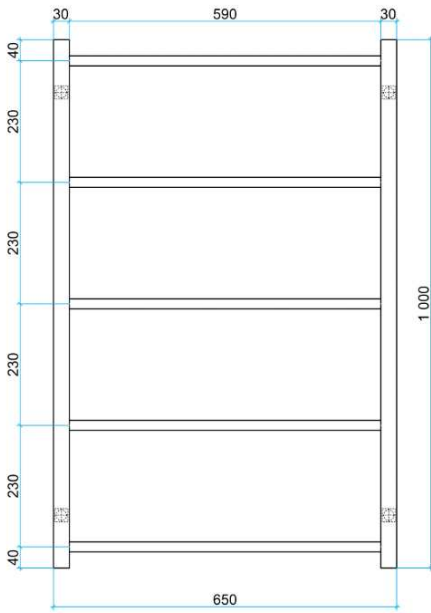

# Thermorail Ladder Towel Rails

Towel Rails for use in bathrooms

Stock Code	Finish	Size (mm)	Output (W)	No. of Bars
USS56B	Matt Black	W650 x H1000 x D120	N/A	5

**PLEASE NOTE:** Specifications are for information purposes only. Whilst every effort has been made to ensure the product specifications are accurate, due to continuing product development and improvement the specifications are subject to change. Specifications can be used to rough in and fit timber supports in the wall however we recommend no holes are drilled without having the product on site or verifying the details with the manufacturer. Thermogroup cannot be held liable or responsible for errors due to updated specifications.