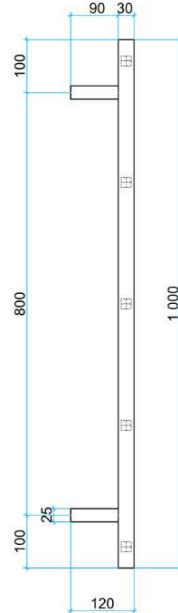

# Thermorail Ladder Towel Rails

Towel Rails for use in bathrooms

Stock Code	Finish	Size (mm)	Output (W)	No. of Bars
USS56B	Matt Black	W650 x H1000 x D120	N/A	5

**PLEASE NOTE:** Specifications are for information purposes only. Whilst every effort has been made to ensure the product specifications are accurate, due to continuing product development and improvement the specifications are subject to change. Specifications can be used to rough in and fit timber supports in the wall however we recommend no holes are drilled without having the product on site or verifying the details with the manufacturer. Thermogroup cannot be held liable or responsible for errors due to updated specifications.