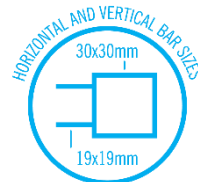

# Thermorail Ladder Towel Rails

Towel Rails for use in bathrooms

Stock Code	Finish	Size (mm)	Output (W)	No. of Bars
USS56B	Matt Black	W650 x H1000 x D120	N/A	5

**PLEASE NOTE:** Specifications are for information purposes only. Whilst every effort has been made to ensure the product specifications are accurate, due to continuing product development and improvement the specifications are subject to change. Specifications can be used to rough in and fit timber supports in the wall however we recommend no holes are drilled without having the product on site or verifying the details with the manufacturer. Thermogroup cannot be held liable or responsible for errors due to updated specifications.