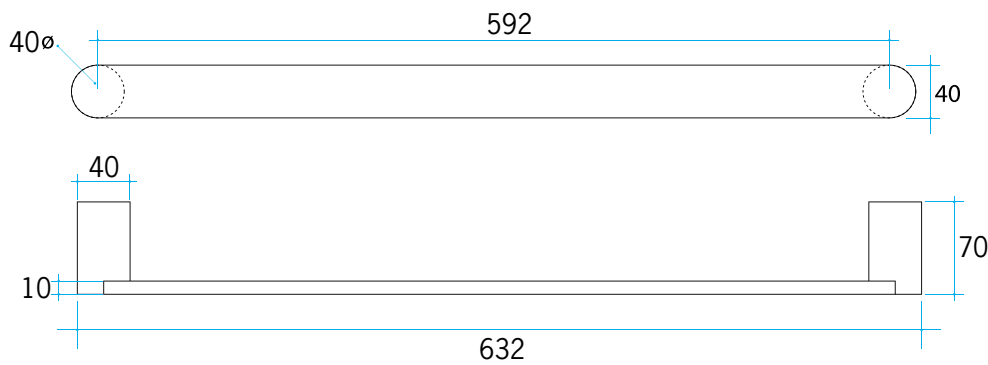

Thermorail Towel Rails 12V

Electric Heated Towel Rails for use in bathrooms

Note: All dimensions are in millimetres (mm)

Stock Code	Finish	Size (mm)	Output (W)	No. of Bars
DSP6B	Matt Black	W632 x H40 x D70	16 Watts	1

Please note: Specifications are for information purposes only. Whilst every effort has been made to ensure the product specifications are accurate, due to continuing product development and improvement the specifications are subject to change. Specifications can be used to rough in and fit timber supports in the wall however we recommend no holes are drilled without having the product on site or verifying the details with the manufacturer. Thermogroup cannot be held liable or responsible for errors due to updated specifications